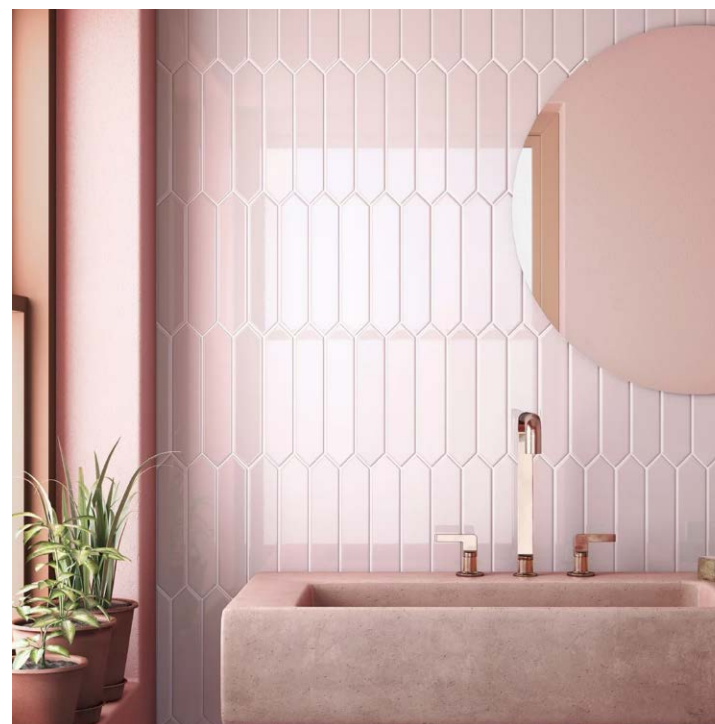

WHITE

QUICKSILVER

BLUSH PINK

ADRIATIC BLUE

Colours

WHITE

QUICKSILVER

BLUSH PINK

ADRIATIC BLUE

Finish / Thickness	Format (mm)	Product Codes				Pcs per Box	Boxes per Pallet
		WHITE	QUICKSILVER	BLUSH PINK	ADRIATIC BLUE		
Gloss / 10mm	250 x 50	0024317	0026180	0026179	0026181	44	120