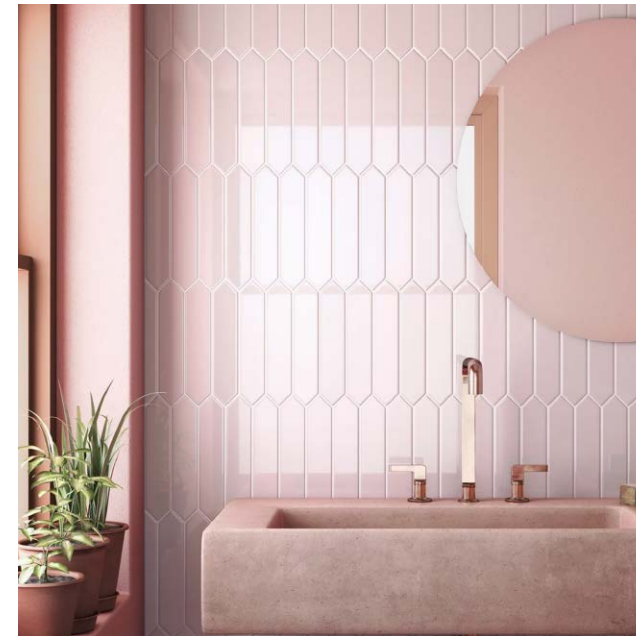

WHITE

QUICKSILVER

BLUSH PINK

ADRIATIC BLUE

Colours

WHITE

QUICKSILVER

BLUSH PINK

ADRIATIC BLUE

Finish / Thickness	Format (mm)	Product Codes				Pcs per Box	Boxes per Pallet
		WHITE	QUICKSILVER	BLUSH PINK	ADRIATIC BLUE		
Gloss / 10mm	250 x 50	0024317	0026180	0026179	0026181	44	120